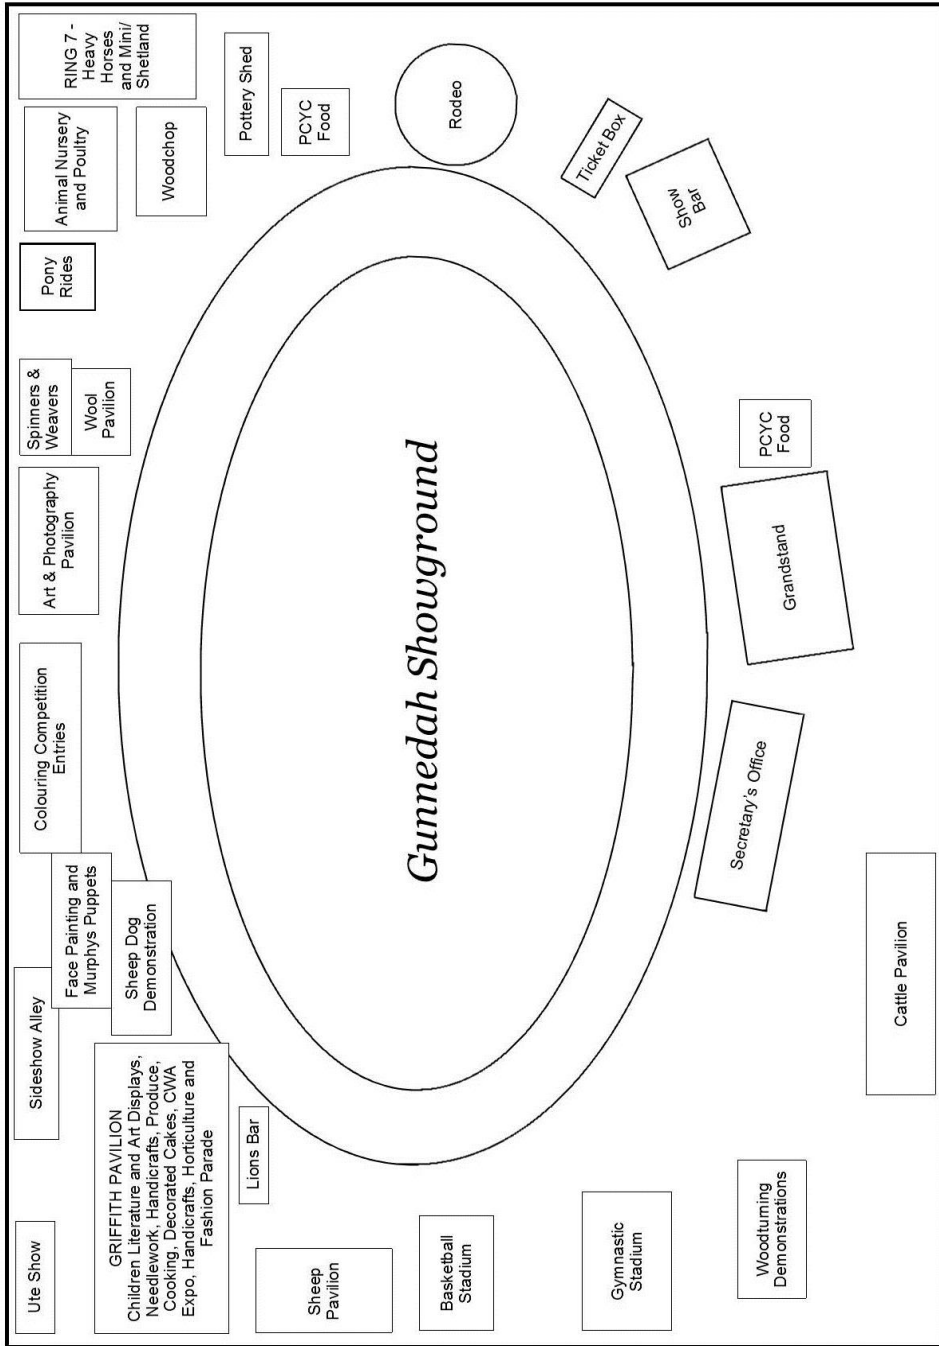

GUNNEDAH SHOW

13 - 15 APRIL 2018

Thank you to our major sponsors

TO BE CONFIRMED